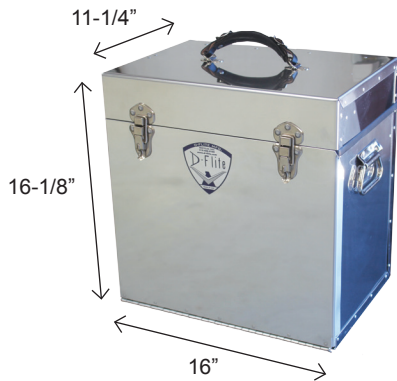

D-Flite Product Specifications

All D-Flite products are made of solid aluminum construction.

#400 Tack Boxes

	<p>#400S Standard Item DF400S Box: L 16" x W 11-1/4" x H 16-1/8"</p> <p><i>Single Drawer Left Side Inside Measurement:</i> Drawer 1: (Inside) L 8-1/2" x W 10-3/4" x H 2"</p>
--	---

	<p>#400D Deluxe Item DF400D Box: L 16" x W 11-1/4" x H 16-1/8"</p> <p><i>2 Drawers Right Side Inside Measurements:</i> Drawer 1: L 8-1/2" x W 10-3/4" x H 2" Drawer 2: L 8-1/2" x W 10-3/4" x H 4"</p>
--	---

#1000 Tack Boxes

	<p>#1000S Standard Item DF1000S Box: L 24" x W 11-1/4" x H 16-1/8"</p> <p><i>2 Drawers Right and Left Side Inside Measurements:</i> Drawer 1 & 2: L 8-1/2" x W 10-3/4" x H 2"</p>
--	---

	<p>#1000D Deluxe Item DF1000D Box: L 24" x W 11-1/4" x H 16-1/8"</p> <p><i>3 Drawers Centered Inside Measurements:</i> Drawer 1: (Inside) L 8-1/2" x W 10-3/4" x H 2" Drawer 2: (Inside) L 8-1/2" x W 10-3/4" x H 2" Drawer 3: (Inside) L 8-1/2" x W 10-3/4" x H 4"</p>
--	---