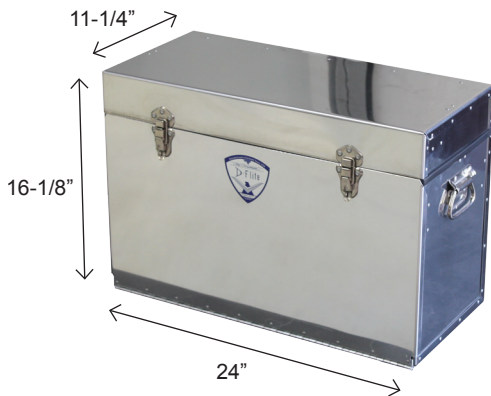

D-Flite Product Specifications

All D-Flite products are made of solid aluminum construction.

#400 Tack Boxes

	<p>#400S Standard Item DF400S Box: L 16" x W 11-1/4" x H 16-1/8"</p> <p><i>Single Drawer Left Side Inside Measurement:</i> Drawer 1: (Inside) L 8-1/2" x W 10-3/4" x H 2"</p>
--	---

	<p>#400D Deluxe Item DF400D Box: L 16" x W 11-1/4" x H 16-1/8"</p> <p><i>2 Drawers Right Side Inside Measurements:</i> Drawer 1: L 8-1/2" x W 10-3/4" x H 2" Drawer 2: L 8-1/2" x W 10-3/4" x H 4"</p>
--	---

#1000 Tack Boxes

	<p>#1000S Standard Item DF1000S Box: L 24" x W 11-1/4" x H 16-1/8"</p> <p><i>2 Drawers Right and Left Side Inside Measurements:</i> Drawer 1 & 2: L 8-1/2" x W 10-3/4" x H 2"</p>
--	---

	<p>#1000D Deluxe Item DF1000D Box: L 24" x W 11-1/4" x H 16-1/8"</p> <p><i>3 Drawers Centered Inside Measurements:</i> Drawer 1: (Inside) L 8-1/2" x W 10-3/4" x H 2" Drawer 2: (Inside) L 8-1/2" x W 10-3/4" x H 2" Drawer 3: (Inside) L 8-1/2" x W 10-3/4" x H 4"</p>
--	---